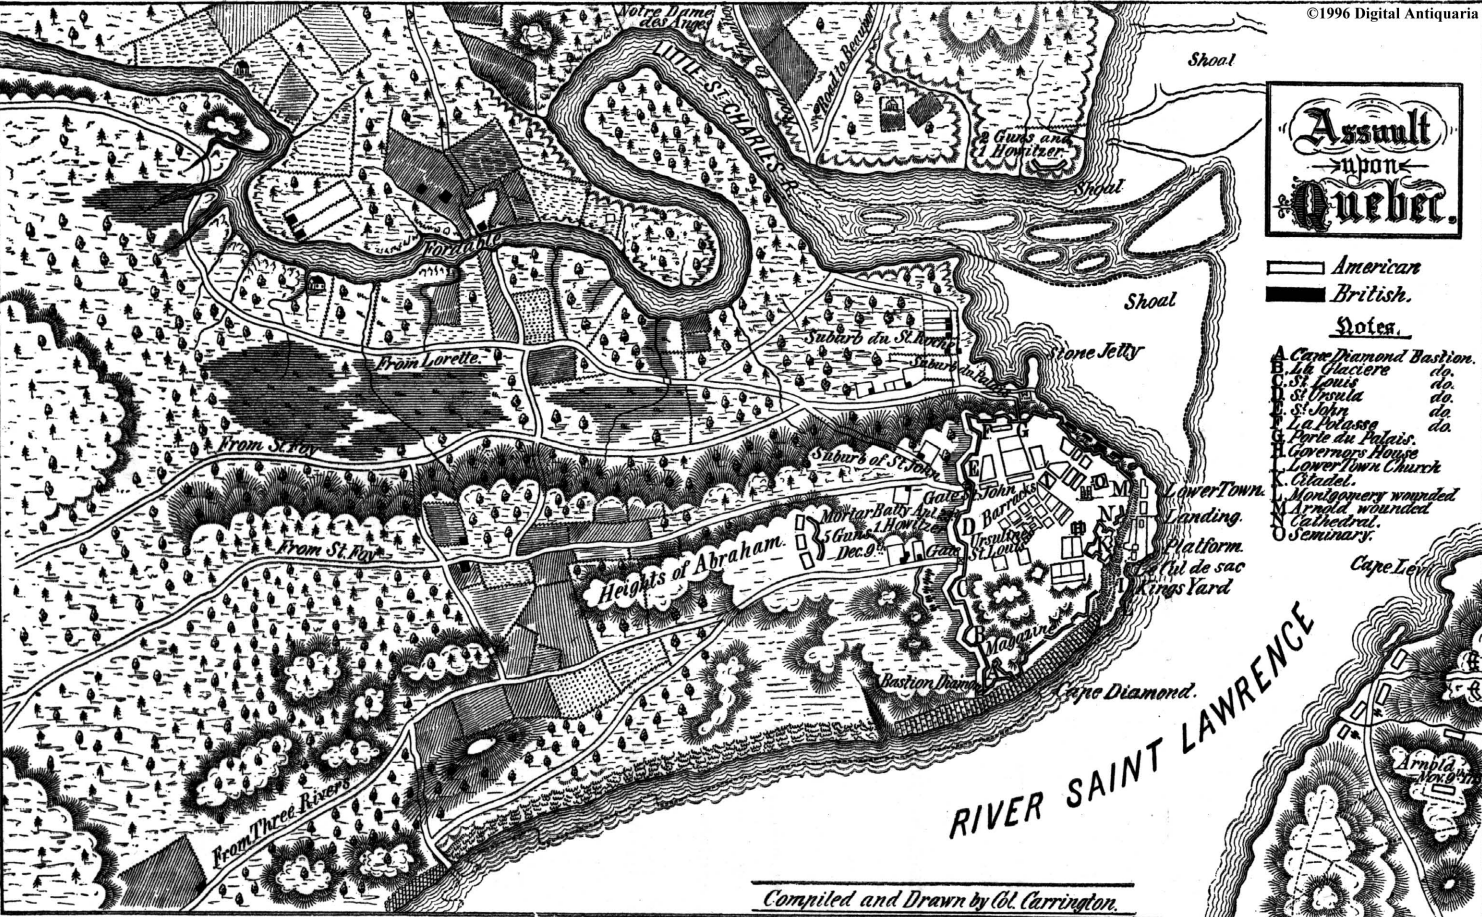

Assault upon Quebec.

American
 British.

Notes.

- A Cape Diamond Bastion. do.
- B Mt. Glaciere do.
- C St. Louis do.
- D St. Ursula do.
- E St. John do.
- F La Pologne do.
- G Porte du Palais.
- H Governors House.
- I Lower Town Church.
- J Citadel.
- K Montgomery wounded.
- L Archa wounded.
- M Cathedral.
- N Seminary.

Compiled and Drawn by Col. Carrington.